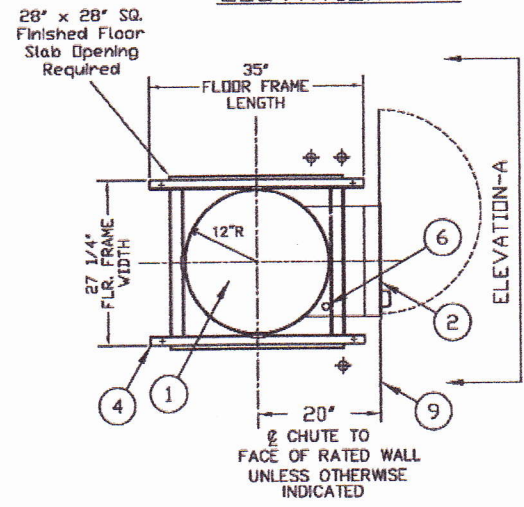

CHUTE ELEVATION VIEW
 ONE 24" DIAMETER LINEN CHUTE
 (3) THREE INTAKE DOORS

LINEN CHUTE INTAKE DOOR ELEVATION - A

SECTION - A INTAKE PLAN VIEW