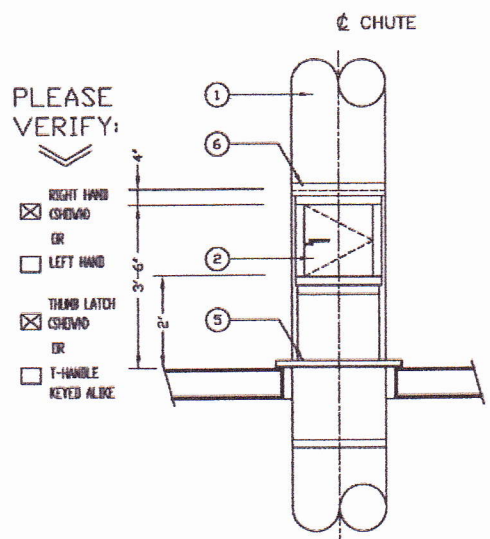

CHUTE ELEVATION VIEW
 ONE 24" DIAMETER LINEN CHUTE
 (3) THREE INTAKE DOORS

LINEN CHUTE INTAKE DOOR ELEVATION - A

SECTION - A INTAKE PLAN VIEW